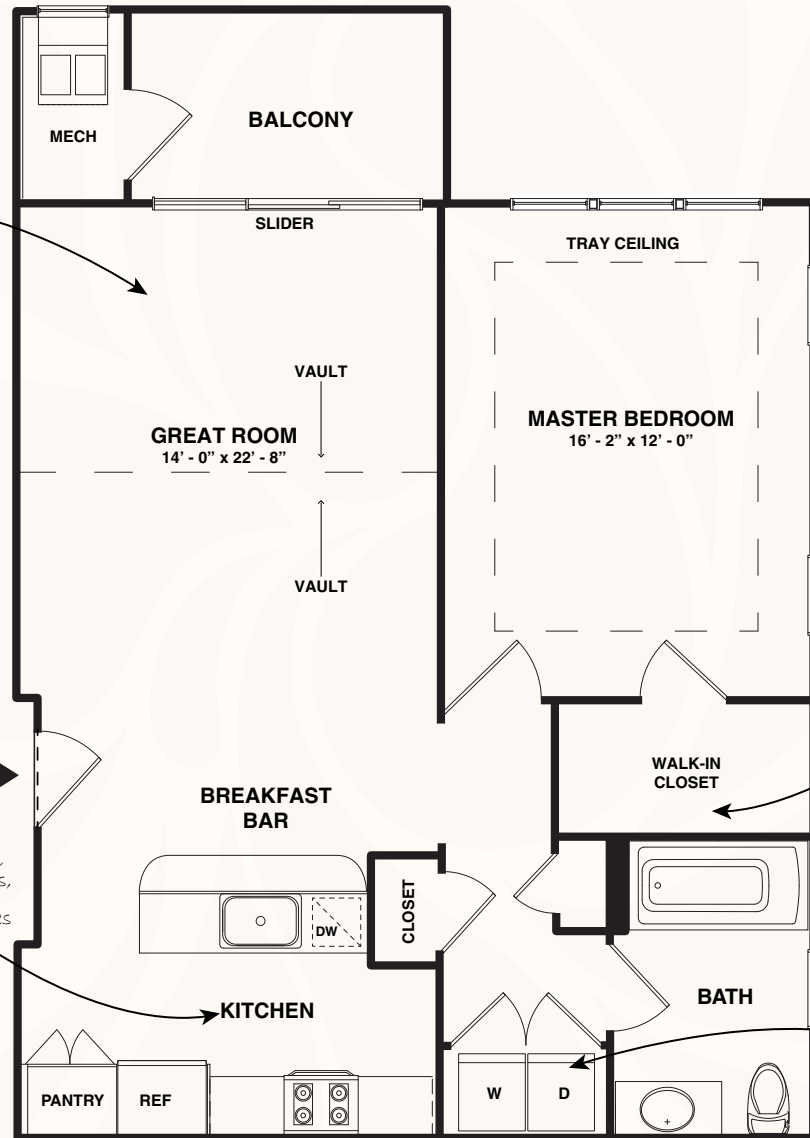

# Pennsauken Golf Course Villas

Custom hardwood flooring in great room

Oversized walk-in closet with laminated shelving

State-of-the-art kitchen with granite countertops, tile backsplashes & stainless steel appliances

Full size washer & dryer