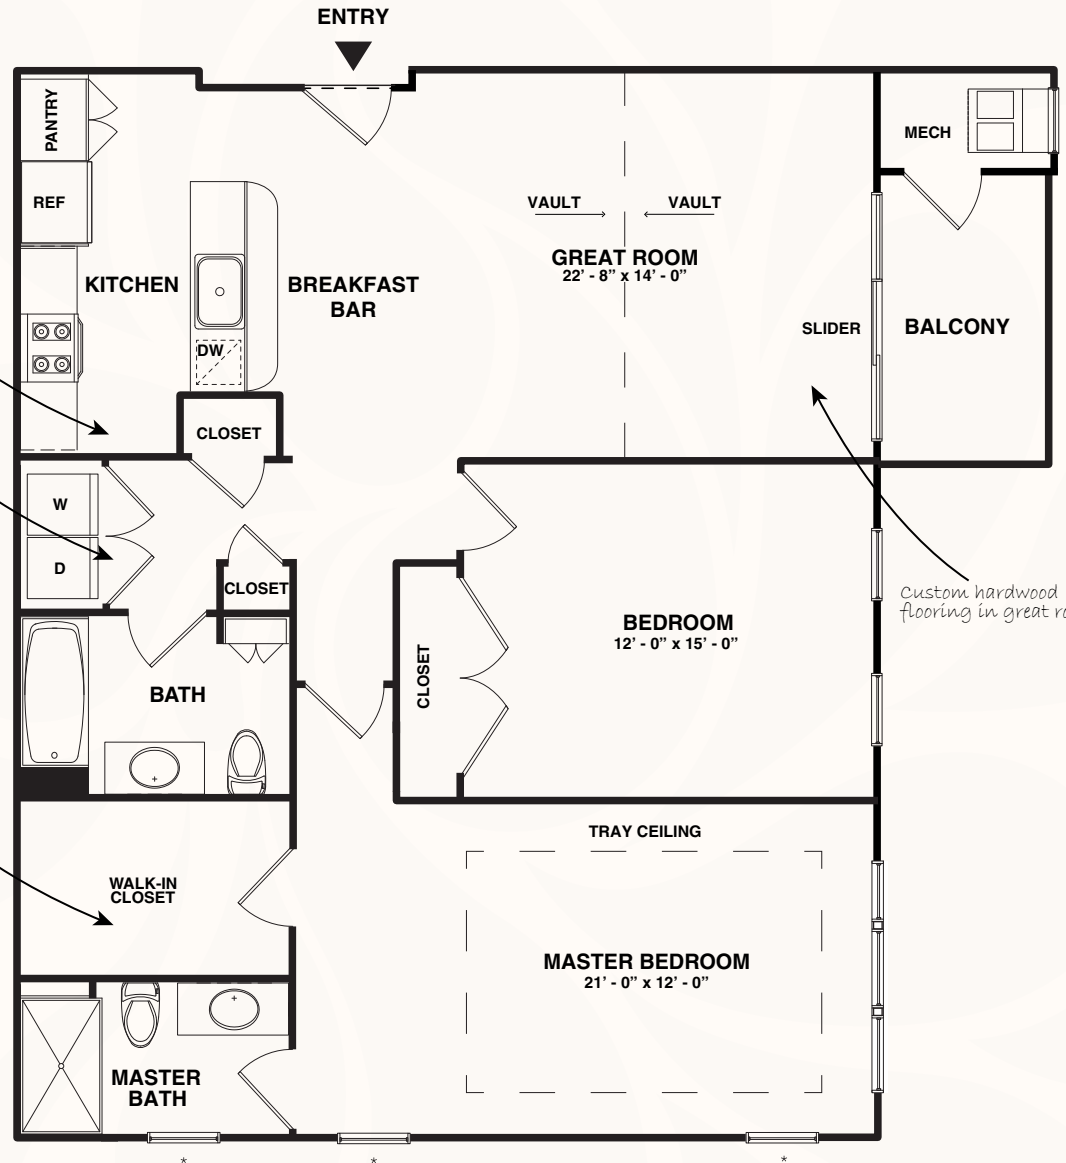

Pennsauken Golf Course Villas

State-of-the-art kitchen with granite countertops, tile backsplashes & stainless steel appliances

Full size washer & dryer

Oversized walk-in closet with laminated shelving

Custom hardwood flooring in great room

PINEHURST III Sq. ft. - 1,366

3rd Floor Unit

*End and interior floor plan window locations and sizes vary, please consult your leasing agent for details.